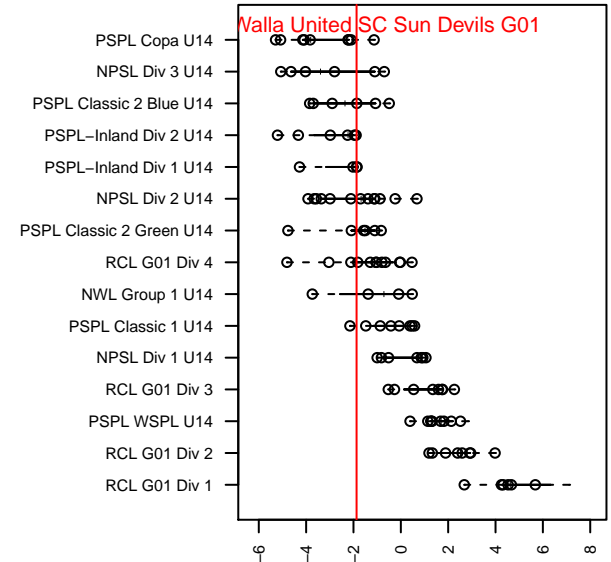

# Walla Walla United SC Sun Devils G01

Walla Walla United SC  
 Walla Walla, WA  
 G01 total strength=936  
 attack=2.22 defense=1.15  
 fall league = PSPL–Inland Div 1 U14  
 spr league = Spr PSPL–Inland Div 1 U14

alt names used:

Venues played:  
 2015 PSPL–Inland Div 1 U14  
 2015 Spr PSPL–Inland Div 1 U14

**Walla Walla United SC Sun Devils G01**  
 Dots are actual minus expected GF (blue circles) and GA (red triangles).  
 Blue line is smoothed change in attack strength. Red is smoothed change in defense strength.

**attack and defense variance (black dot)  
relative to other teams  
and top 10 in region**

**attack and defense rating  
relative to others at age  
and all opponents in last 13 months**

**Performance relative to 13 month average**