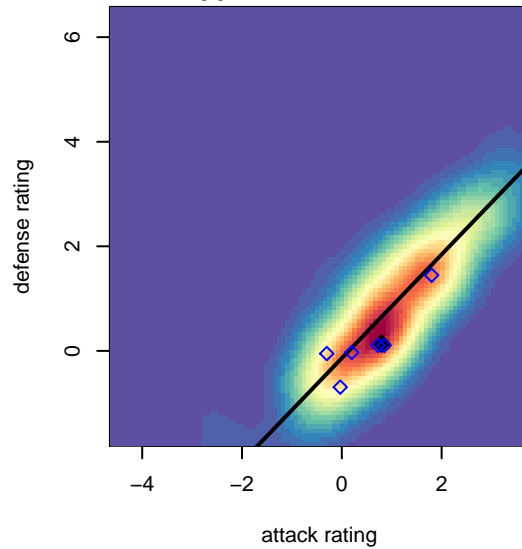

alt names used:

Venues played:  
 2015 PSPL–Inland Div 1 U14  
 2015 Spr PSPL–Inland Div 1 U14

**Walla Walla United SC Sun Devils G01**  
 Dots are actual minus expected GF (blue circles) and GA (red triangles).  
 Blue line is smoothed change in attack strength. Red is smoothed change in defense strength.

**attack and defense variance (black dot)  
relative to other teams  
and top 10 in region**

**attack and defense rating  
relative to others at age  
and all opponents in last 13 months**

**Performance relative to 13 month average**