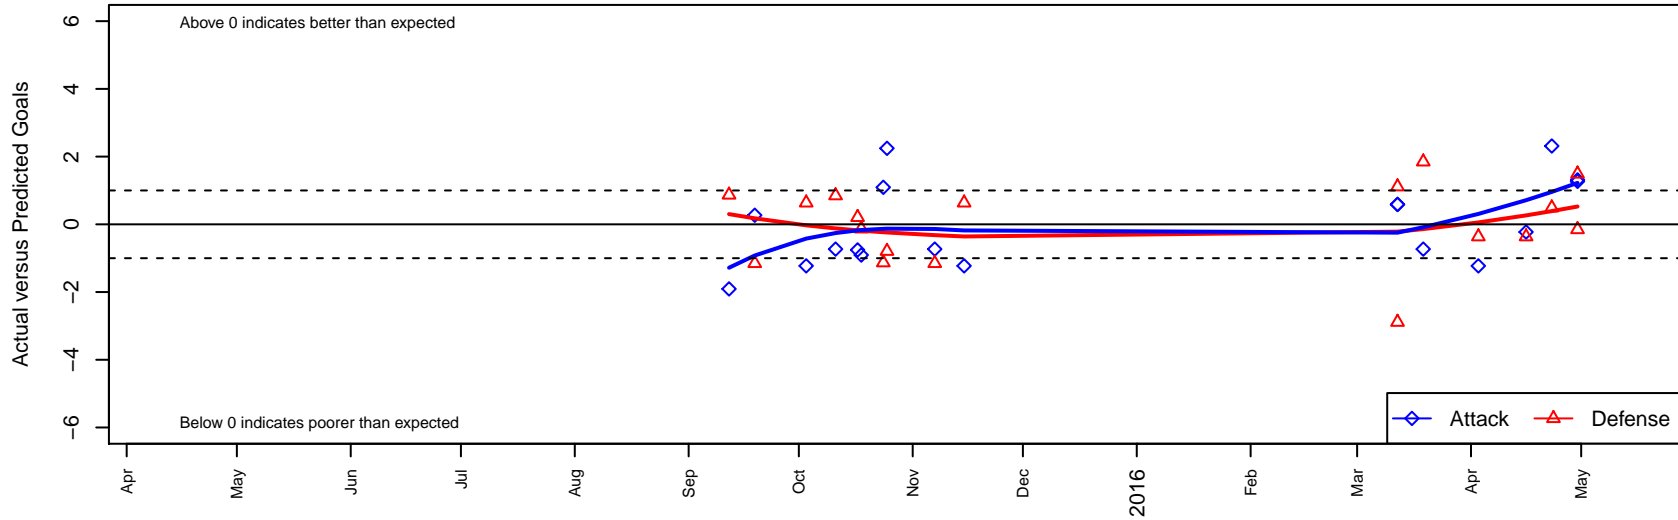

# Walla Walla United SC Sun Devils G01

Walla Walla United SC  
 Walla Walla, WA  
 G01 total strength=936  
 attack=2.22 defense=1.15  
 fall league = PSPL–Inland Div 1 U14  
 spr league = Spr PSPL–Inland Div 1 U14

alt names used:

Venues played:  
 2015 PSPL–Inland Div 1 U14  
 2015 Spr PSPL–Inland Div 1 U14

**Walla Walla United SC Sun Devils G01**  
 Dots are actual minus expected GF (blue circles) and GA (red triangles).  
 Blue line is smoothed change in attack strength. Red is smoothed change in defense strength.

**attack and defense variance (black dot)  
relative to other teams  
and top 10 in region**

**attack and defense rating  
relative to others at age  
and all opponents in last 13 months**

**Performance relative to 13 month average**